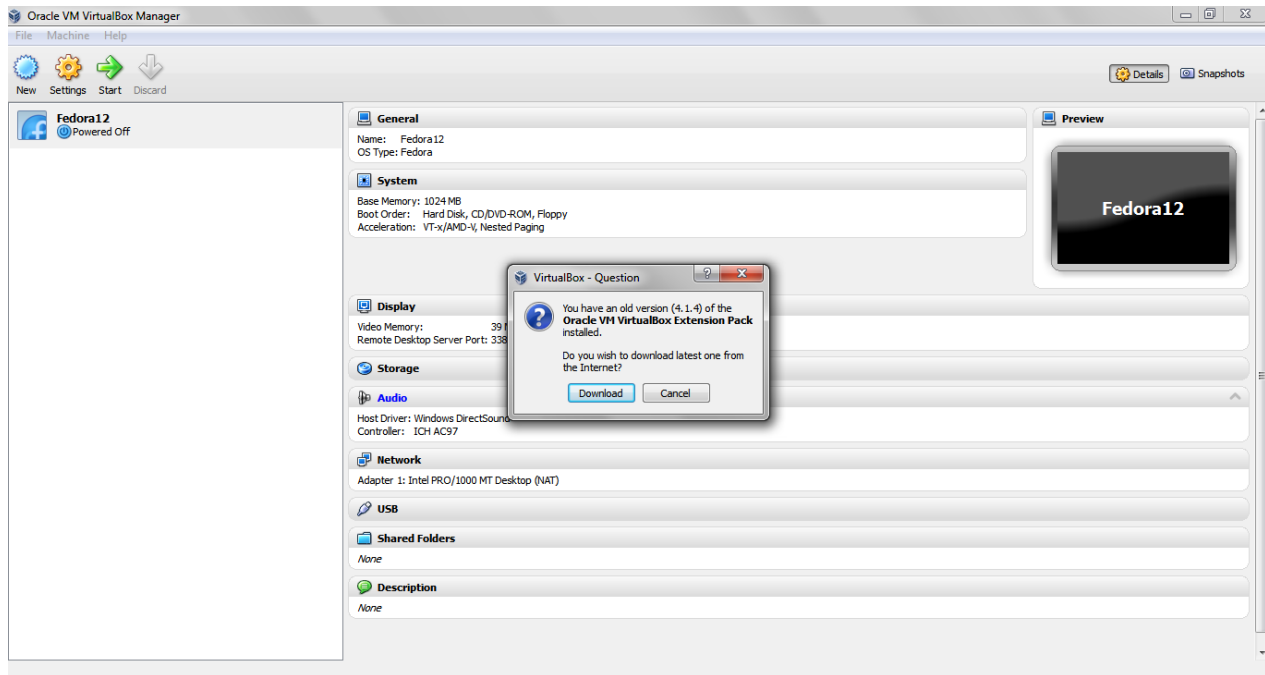

**Task:** Mount USB on the guest OS (Fedora) using virtual box

Insert USB in your system

Go to settings and select USB tab

**UNIVERSITY OF ENGINEERING AND TECHNOLOGY, TAXILA**  
**FACULTY OF TELECOMMUNICATION AND INFORMATION**  
**ENGINEERING**

**SOFTWARE ENGINEERING DEPARTMENT**

If you are unable to see the list then update your virtual box

**UNIVERSITY OF ENGINEERING AND TECHNOLOGY, TAXILA**  
**FACULTY OF TELECOMMUNICATION AND INFORMATION**  
**ENGINEERING**

**SOFTWARE ENGINEERING DEPARTMENT**

**UNIVERSITY OF ENGINEERING AND TECHNOLOGY, TAXILA**  
**FACULTY OF TELECOMMUNICATION AND INFORMATION**  
**ENGINEERING**

**SOFTWARE ENGINEERING DEPARTMENT**

Right Click Attached USB active devices