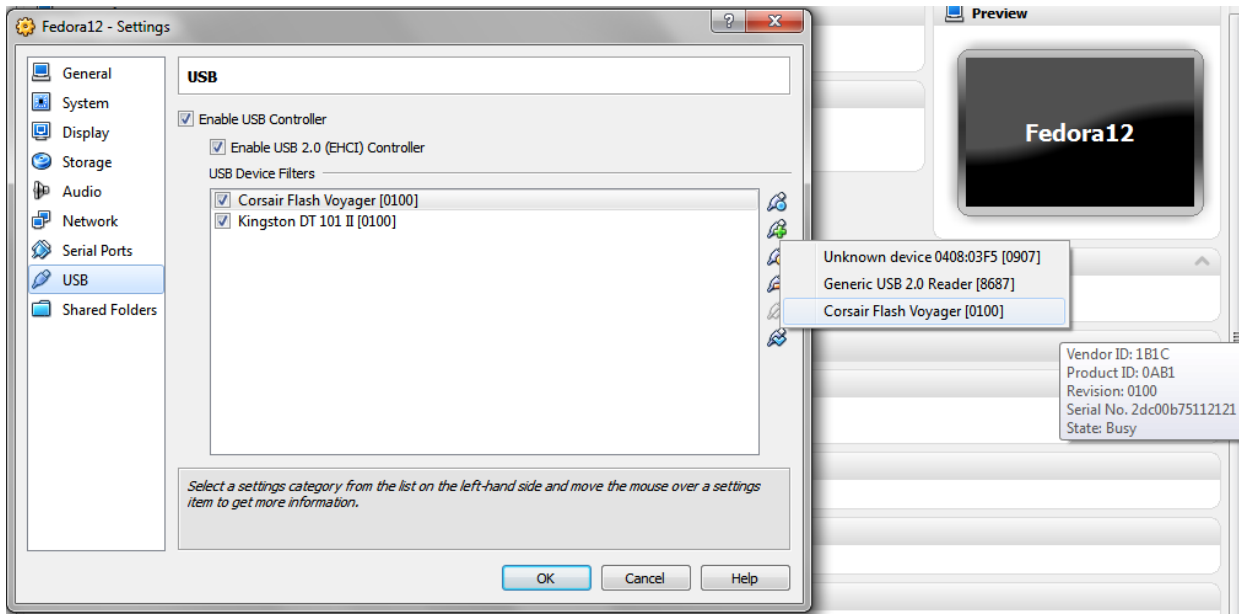

UNIVERSITY OF ENGINEERING AND TECHNOLOGY, TAXILA
FACULTY OF TELECOMMUNICATION AND INFORMATION
ENGINEERING

SOFTWARE ENGINEERING DEPARTMENT

If you are unable to see the list then update your virtual box